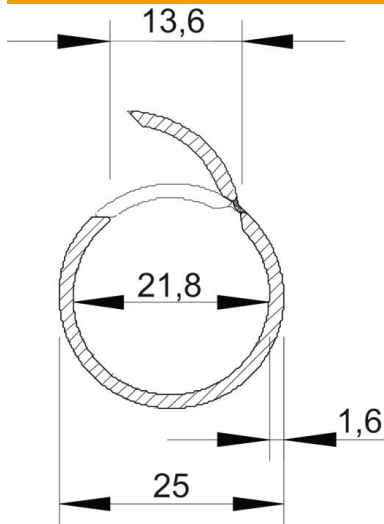

Technical data sheet

Set of Quick clips and Quick pipe pipes

Item number: 2154536

Set consisting of Quick pipe electrical installation pipes and Quick clip surface-mounted clips. For surface-mounted routing of cables in interiors and protected outdoor areas. Universal fastening on wall and ceiling. Comprises 30 m of pipe each of 2 metres in length and 96 Quick clips. Can be used in a temperature range of -25 to +60 °C.

PVC Polyvinylchloride

Master data

Item number	2154536
Description 1	Quick-Pipe set
Description 2	Quick trunking + Quick clip
Manufacturer	OBO
Dimension	M25
Colour	Light grey; RAL 7035
Material	Polyvinylchloride
Smallest sales unit	1
Unit of quantity	Piece
Weight	517 kg
Weight unit	kg/100 pc.

Technical data sheet

Set of Quick clips and Quick pipe pipes

Item number: 2154536

Dimensions

Dimension C	13,6 mm
Dimension D	25 mm
Dimension m (mm)	21,8
Dimension t	1.6 mm

Technical data

Surface-mounted	yes
Flame-resistant version	no
Concrete installation	yes
Size	M25
Halogen-free	no
Installation on wood	yes
Installation in the earth	no
Installation outdoors	no
Classification code	0
Machines and system installation	yes
With sleeve	no
Permitted temperature range, max.	60 °C
Permitted temperature range, min.	-25 °C
Underfloor installation (screed)	no
Concealed	no