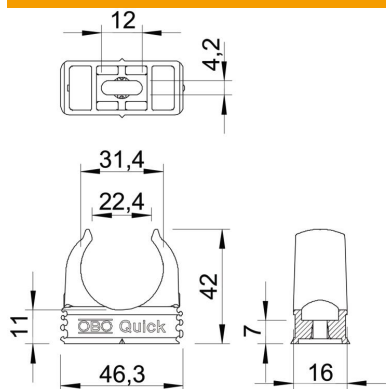

## Quick clip, black

Item number: 2149571

Flush-mounted clip to accept metric steel armoured pipes and heavy-duty insulating pipes, as well as Quick Pipe electrical installation pipes. Universal fastening options on walls and ceilings, both in indoor and protected outdoor areas. With slot for side alignment during mounting with wood screw or knock-in anchor. Toolless pipe mounting. Can also be arranged with OBO Multi-Quick or starQuick clip. M16 - M32 size can be screwed onto M6 thread. Recommended fastening spacing 50–60 cm, for max. extraction values F at a room temperature of 20 °C, see the table.

### Master data

Item number	2149571
Description 1	Quick clip
Manufacturer	OBO
Dimension	M32
Colour	Jet black; RAL 9005
Material	Polypropylene
Smallest sales unit	50
Unit of quantity	Piece
Weight	0.63 kg
Weight unit	kg/100 pc.

## Dimensions

Dimension A	46.3 mm
Dimension B	16 mm
Dimension C	22.4 mm
Dimension D	31.4 mm
Dimension E	12 mm
Dimension F	4.2 mm
Dimension h	11 mm
Dimension H	42 mm

## Technical data

Expandable	yes
Number of cables/pipes	1
Pull-out value	100 N
Fastening type	Screw hole
Closed	no
Halogen-free	yes
With inlay	no
Nominal size	M32
Quick clip installation	Durchgangsloch,_auf_M6_Gewinde_aufschraubbar
UV-resistant	no