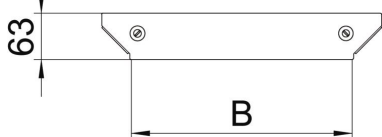

## Cover for Magic add-on tee FS

Item number: 7138644

Cover for add-on tee with pre-mounted turn buckles.  
The cover can be used with fittings of all side heights.

**St** Steel

**FS** Strip galvanized

### Master data

Item number	7138644
Description 1	Cover, add-on tee
Description 2	for RAAM 200
Manufacturer	OBO
Dimension	B=200mm
Material	Steel
Surface	Strip galvanized
Surface standard	DIN EN 10346
Smallest sales unit	1
Unit of quantity	Piece
Weight	17.3 kg
Weight unit	kg/100 pc.

### Dimensions

Width	200 mm
Width	8 in
Plate thickness	1.25 mm
Dimension B	200 mm

## Technical data

Fastening type	Sash lock
Suitable for cable ladder	yes
Suitable for cable tray	yes
Material thickness (inches)	0.05 in
Material thickness	1.25 mm
Rustproof steel, pickled	no
Wide-span version	no