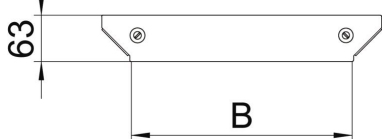

Technical data sheet

Cover for Magic add-on tee FS

Item number: 7138652

Cover for add-on tee with pre-mounted turn buckles.
The cover can be used with fittings of all side heights.

St Steel

FS Strip galvanized

Master data

Item number	7138652
Description 1	Cover, add-on tee
Description 2	for RAAM 600
Manufacturer	OBO
Dimension	B=600mm
Material	Steel
Surface	Strip galvanized
Surface standard	DIN EN 10346
Smallest sales unit	1
Unit of quantity	Piece
Weight	45.1 kg
Weight unit	kg/100 pc.

Dimensions

Width	600 mm
Width	24 in
Plate thickness	1.25 mm
Dimension B	600 mm

Technical data sheet

Cover for Magic add-on tee FS

Item number: 7138652

Technical data

Fastening type	Sash lock
Suitable for cable ladder	yes
Suitable for cable tray	yes
Material thickness (inches)	0.05 in
Material thickness	1.25 mm
Rustproof steel, pickled	no
Wide-span version	no