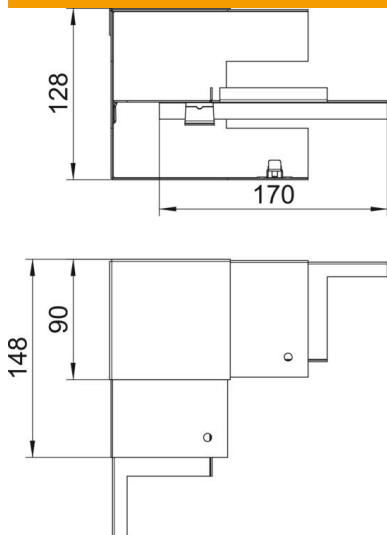

Technical data sheet

Internal corner, symmetrical, for device installation trunking Rapid 80 type GS-S90130

Item number: 6277340

Internal corner for direct installation on GS device installation trunking.

St Steel

Master data

Item number	6277340
Type	GS-SI90130RW
Description 1	Internal corner
Description 2	simple, symmetrical
Manufacturer	OBO
Dimension	90x130x148
Colour	Pure white; RAL 9010
Material	Steel
Smallest sales unit	1
Unit of quantity	Piece
Weight	77 kg
Weight unit	kg/100 pc.

Technical data sheet

Internal corner, symmetrical, for device installation trunking Rapid 80 type GS-S90130

Item number: 6277340

Dimensions

Length	148 mm
Width	130 mm
Height	90 mm

Technical data

Number of covers	1
Version for	Base
Shape	Symmetrical
Halogen-free	yes
Cable retaining clip	no
Duct connector	no
Cover mounting type	Internal
Mounting perforation in base	yes
Cover width	76.5 mm
Protection rating	IP30
Protective film	yes
Protection rating IK code	IK10
Permitted temperature range, max.	60 °C
Permitted temperature range, min.	-25 °C
Angle range, min.	90 mm