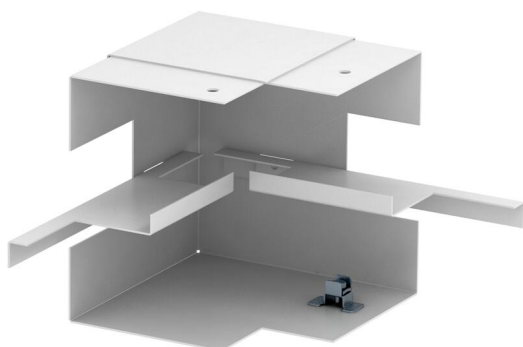

Technical data sheet

Internal corner, symmetrical, for device installation trunking Rapid 80 type GS-S90130

Item number: 6277340

Internal corner for direct installation on GS device installation trunking.

St Steel

Master data

Item number	6277340
Type	GS-SI90130RW
Description 1	Internal corner
Description 2	simple, symmetrical
Manufacturer	OBO
Dimension	90x130x148
Colour	Pure white; RAL 9010
Material	Steel
Smallest sales unit	1
Unit of quantity	Piece
Weight	77 kg
Weight unit	kg/100 pc.

Technical data sheet

Internal corner, symmetrical, for device installation trunking Rapid 80 type GS-S90130

Item number: 6277340

Dimensions

Length	148 mm
Width	130 mm
Height	90 mm

Technical data

Number of covers	1
Version for	Base
Shape	Symmetrical
Halogen-free	yes
Cable retaining clip	no
Duct connector	no
Cover mounting type	Internal
Mounting perforation in base	yes
Cover width	76.5 mm
Protection rating	IP30
Protective film	yes
Protection rating IK code	IK10
Permitted temperature range, max.	60 °C
Permitted temperature range, min.	-25 °C
Angle range, min.	90 mm