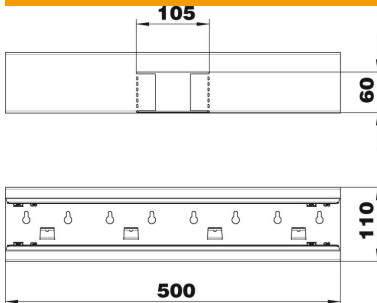

Technical data sheet

T piece, symmetrical, for device installation trunking Rapid
80 type GS-S90110

Item number: 6277160

T piece suitable for direct wall mounting.

St Steel

Master data

Item number	6277160
Type	GS-ST90110RW
Description 1	T piece
Description 2	symmetrical
Manufacturer	OBO
Dimension	90x110x500
Colour	Pure white; RAL 9010
Material	Steel
Smallest sales unit	1
Unit of quantity	Piece
Weight	142 kg
Weight unit	kg/100 pc.

Technical data sheet

T piece, symmetrical, for device installation trunking Rapid
80 type GS-S90110
Item number: 6277160

Dimensions

Length	500 mm
Width	110 mm
Height	90 mm

Technical data

Number of covers	1
Version for	Base
for duct width	110 mm
for trunking height	90 mm
Halogen-free	yes
Cable retaining clip	no
Duct connector	no
Cover mounting type	Internal
Mounting perforation in base	yes
Cover width	76.5 mm
Protection rating	IP30
Protective film	yes
Protection rating IK code	IK10
Symmetrical	yes
Permitted temperature range, max.	60 °C
Permitted temperature range, min.	-25 °C