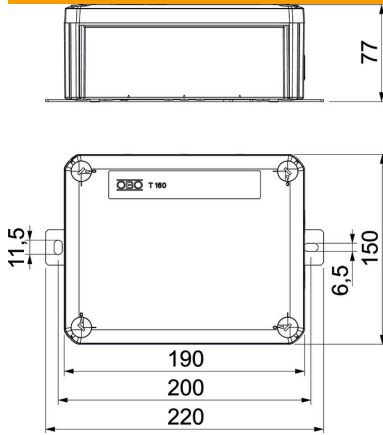

### Master data

Item number	7205782
Type	T160E 0VA
Description 1	Junction box
Description 2	for function maintenance
Manufacturer	OBO
Dimension	190x150x77
Colour	Pastel orange; RAL 2003
Material	Polypropylene
Smallest sales unit	1
Unit of quantity	Piece
Weight	49.203 kg
Weight unit	kg/100 pc.

### Dimensions

Length	190 mm
Width	150 mm
Height	77 mm
Dimension A	130 mm
Dimension B	150 mm
Dimension H	77 mm
Dimension L	190 mm
Dimension L1	200 mm
Dimension L2	220 mm

### Technical data

Equipment	Support rail
Cover	Not transparent
Cover fastening	Screwed
Entry from rear	no
Maintain electrical functions	E 90
Halogen-free	yes
Clear internal dimensions	176x135x67 mm
With screening	no
with lid	yes
Nominal cross-section, max.	10 mm <sup>2</sup>
Nominal cross-section, min.	0.5 mm <sup>2</sup>
Sealable	no
Protection rating	IP66